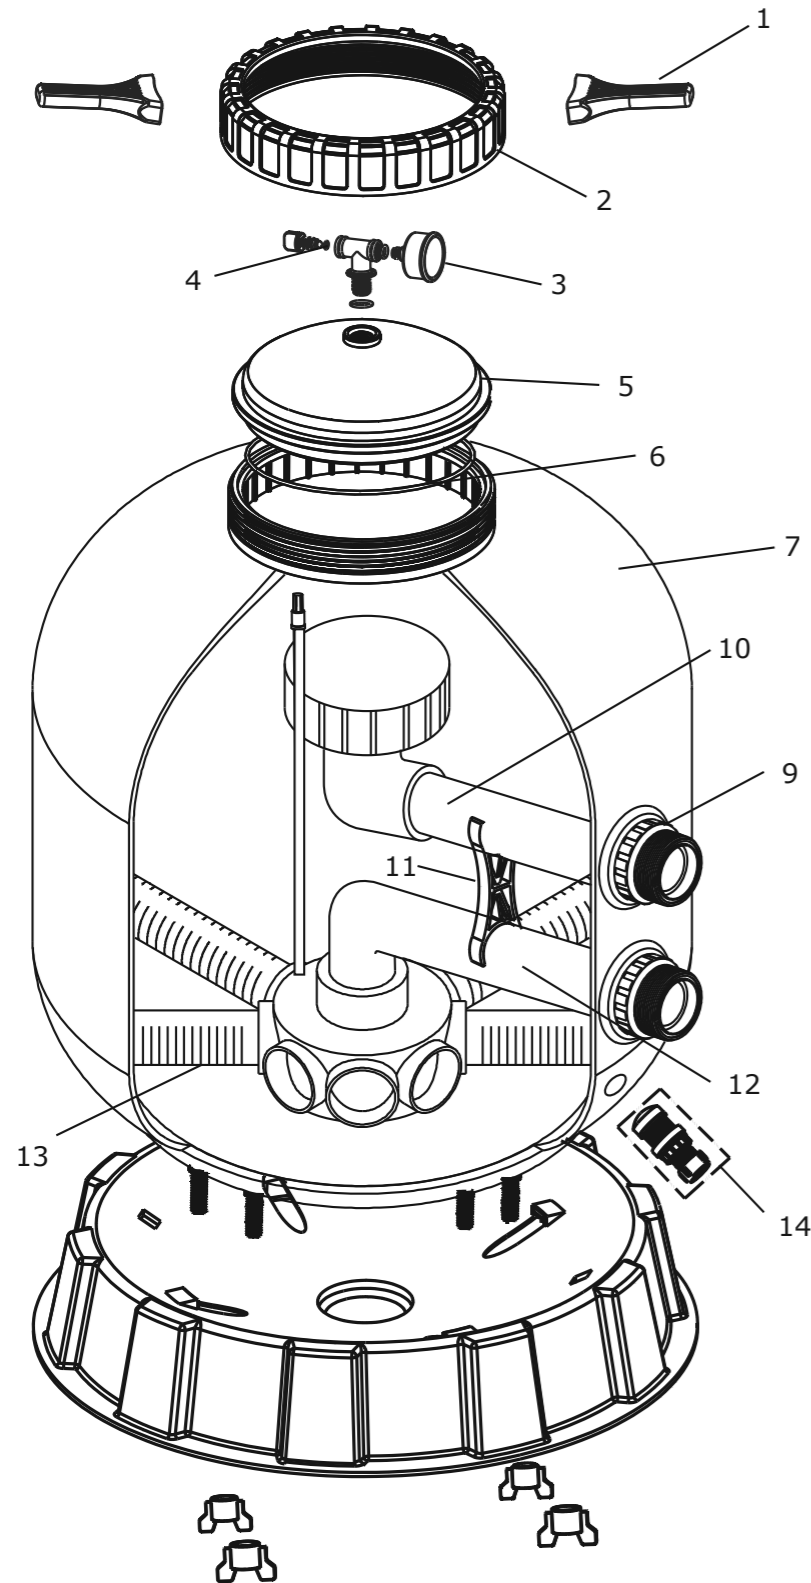

MEGA POOL FILTER S700RB - S800R

MEGA POOL FILTER S700RB - S800R

NR.	DESCRIPTION	FOR FILTER	PART NR. INCLUDES	PART NR.
1	Spinner for ringlock		1	7009292
2	Ringlock nut		1	7009316
3	Oil pressure gauge		1	7009341
4	Exhaust switch		1	7009345
5	Cover ring lock type lip ring		1	7009313
6	Lip ring for lock cover		1	7009331
7a	Filter Tank With Base	S700RB	1	
7b	Filter Tank With Base	S800R	1	
8	Multiport valve 2"		1	0891916
9	2" Connector Plate Side Mount		1	7031293
10a	Top part of the inner tank system	S700RB	1	
10b	Top part of the inner tank system	S800R	1	
11	2" Tank System Support		1	
12a	Bottom part of the inner tank system	S700RB	1	7031294
12b	Bottom part of the inner tank system	S800R	1	7031294
13a	Lateral 126mm	S700RB	8	7009309
13b	Lateral 233mm	S800R	8	7009311
14	Water drain set		1	7009343