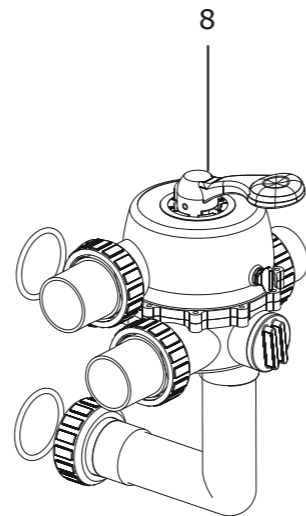

MEGA POOL FILTER S700RB - S800R

MEGA POOL FILTER S700RB - S800R

NR.	DESCRIPTION	FOR FILTER	PART NR. INCLUDES	PART NR.
1	Spinner for ringlock		1	7009292
2	Ringlock nut		1	7009316
3	Oil pressure gauge		1	7009341
4	Exhaust switch		1	7009345
5	Cover ring lock type lip ring		1	7009313
6	Lip ring for lock cover		1	7009331
7a	Filter Tank With Base	S700RB	1	
7b	Filter Tank With Base	S800R	1	
8	Multiport valve 2"		1	0891916
9	2" Connector Plate Side Mount		1	7031293
10a	Top part of the inner tank system	S700RB	1	
10b	Top part of the inner tank system	S800R	1	
11	2" Tank System Support		1	
12a	Bottom part of the inner tank system	S700RB	1	7031294
12b	Bottom part of the inner tank system	S800R	1	7031294
13a	Lateral 126mm	S700RB	8	7009309
13b	Lateral 233mm	S800R	8	7009311
14	Water drain set		1	7009343